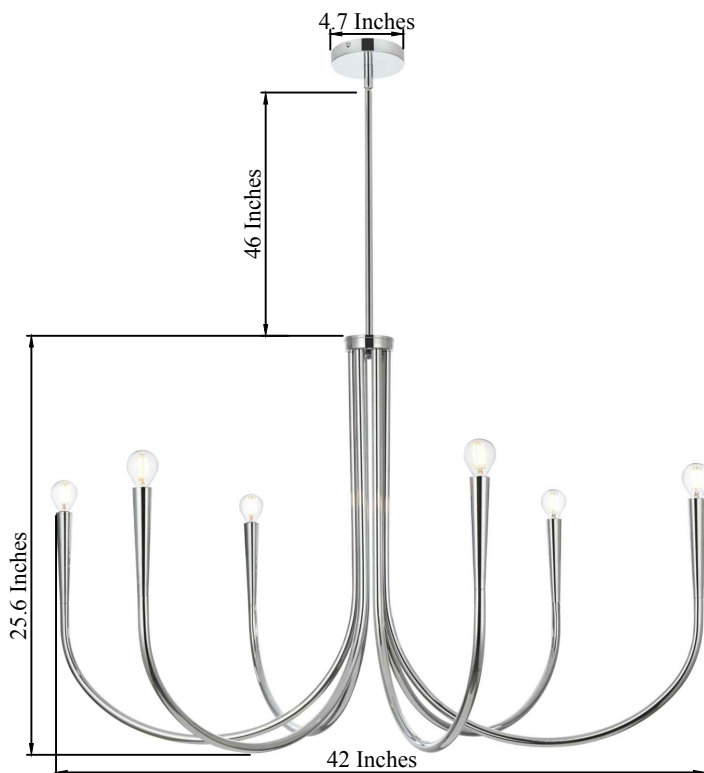

PRODUCT SPECIFICATION SHEET

Layne COLLECTION

Layne 6-Light Chrome Pendant Lamp

Chrome
Item No:LD722D42C

Dimensions

Canopy Size(in)	Ø 4.7" H1.0"
Chain/Rod Length	46"
Length	N/A
Width	Ø 42"
Height	25.6"
Maximum Height	73.7"

Specifications

Finish	4 Finishes
Material	Metal
Glass Color	N/A
Type	Pendant Lamp
Hanging Device	Rod
Voltage	110-125V
Dimmable	Yes
Warranty	1Year Limited
Shipment Type	Small Parcel

Bulb / Socket

Socket Type	E12
Number of Lights	6
Wattage/Bulb	40W
Included	No

Installation

Indoor/Outdoor	Indoor
Dry/Wet/Damp	Dry
Weight	9.3 LBS
Wire Length	56"
Safety Rating	ETL Listed

Black
Item No:LD722D42BK

Brass
Item No:LD722D42BR

Satin Gold
Item No:LD722D42SG

Available Finishes